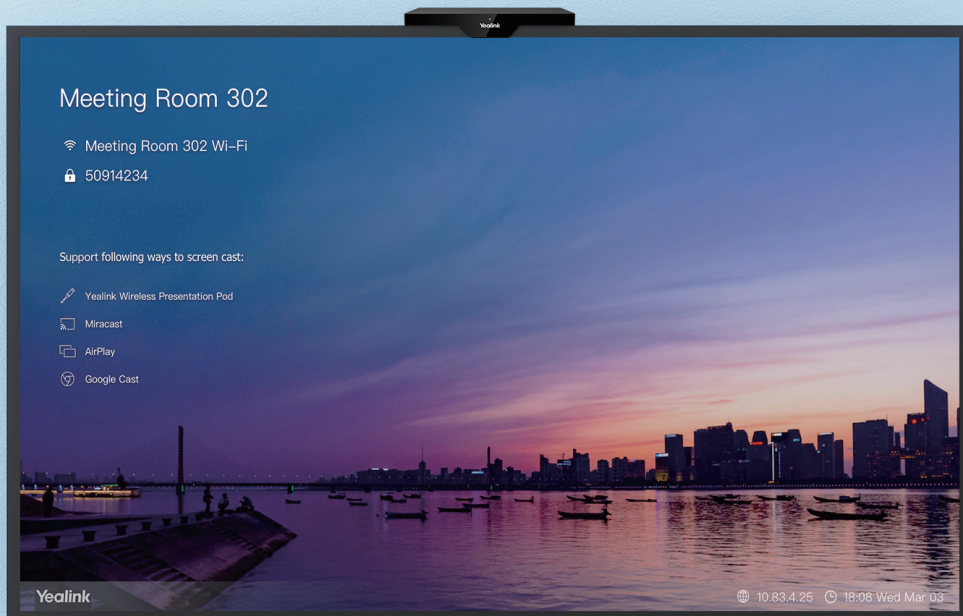

Miracast

AirPlay

Google Cast

WPP20

Working with the RoomCast, Yealink Wireless Presentation Pod ensures one-touch wireless content sharing simply via plug-and-play USB connection with PC.

Four-Screen Sharing, Real-time Interactions

Supporting up to 4 screens casting to the TV, the RoomCast realizes the multi-casting wirelessly and easily for clear content sharing without switching the interface or any devices. Meanwhile, the RoomCast supports the collaboration features including whiteboard, annotation, and intuitive remote control, leading the creative ideas and bringing real-time interactions.